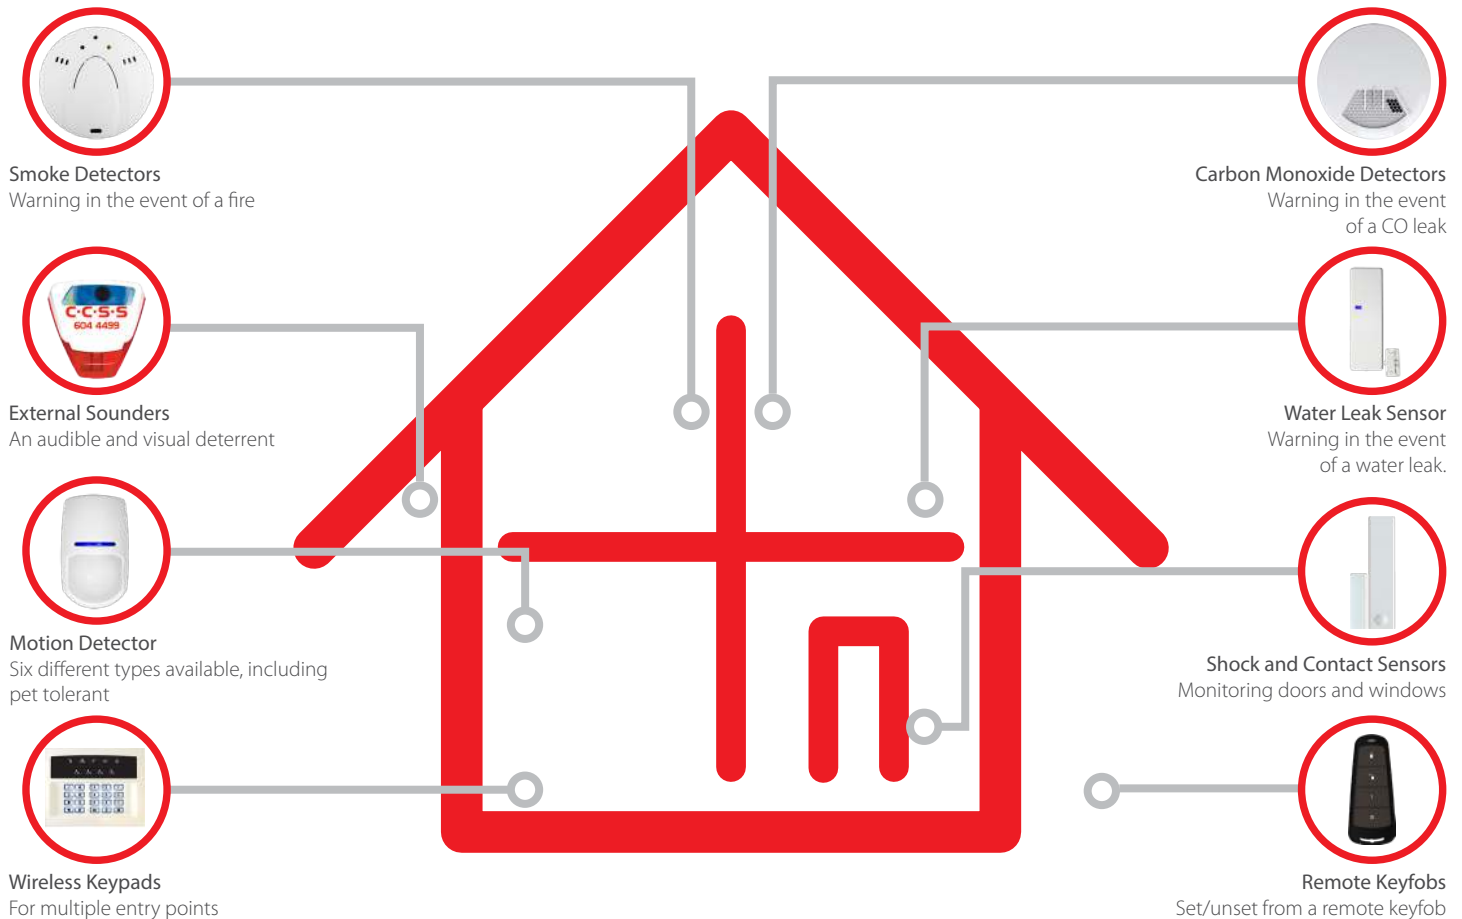

Wireless Peripherals Available for Your Home

Contact us today to find out more about
securing your home & your family

Head Office:
Stuart House, Valepits Road, Garretts Green, Birmingham B33 0TD
Tel: 0121 604 4499
Northern Office:
Unit W9-12 Warrington Business Park, Long Lane, Warrington WA2 8TX
Tel: 01925 649 277

0800 781 4494
enquiries@ccssltd.co.uk
www.ccssltd.co.uk